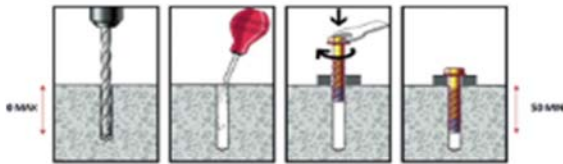

**Datasheet**

**Rubber Wheel Stops**

**FEATURES**

- Extra visibility
  - Easy to install
  - Made from 100% recycled rubber
  - Stippled surface to increase wear resistance
- Designed for compliance with AS 1428  
Backed by 36 month warranty warranty

**FIXINGS**

**FIXING DETAILS**

**CONCRETE FIXING (removable)**

**ASPHALT FIXING**

<b>TYPE</b>	Wheelstops
<b>RANGE</b>	Rubber
<b>DESIGN</b>	Safe Edge
<b>MATERIAL</b>	Recycled Rubber
<b>DATA</b>	Weight: 17.5kg      Length: 1650mm Height: 100mm      Width: 159mm (at base)
<b>Fixings</b>	See below for fixing types.