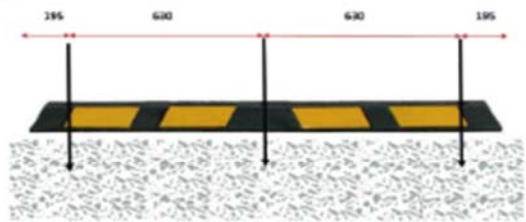

**Datasheet**

**Rubber Wheel Stops**

**FEATURES**

- Extra visibility
  - Easy to install
  - Made from 100% recycled rubber
  - Stippled surface to increase wear resistance
- Designed for compliance with AS 1428  
Backed by 36 month warranty warranty

**FIXINGS**

**FIXING DETAILS**

**CONCRETE FIXING (removable)**

**ASPHALT FIXING**

<b>TYPE</b>	Wheelstops
<b>RANGE</b>	Rubber
<b>DESIGN</b>	Safe Edge
<b>MATERIAL</b>	Recycled Rubber
<b>DATA</b>	Weight: 17.5kg      Length: 1650mm Height: 100mm      Width: 159mm (at base)
<b>Fixings</b>	See below for fixing types.